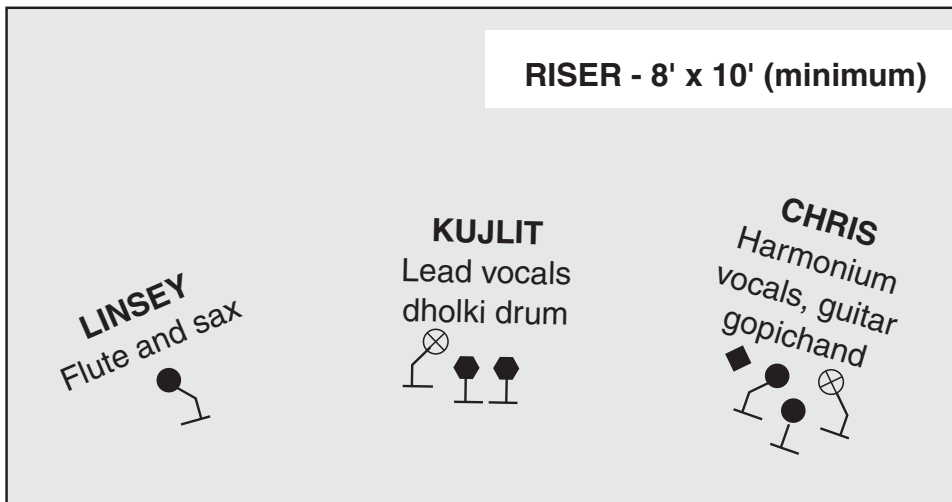

# GALITCHA STAGE PLOT Trio

## GALITCHA TRIO TECH REQUIREMENTS

8 X 10+ riser (large enough for 3 players with gear) if possible  
PLAYERS ALL SIT ON FLOOR

LINSEY - 1 instrument mic (boom stand)

CHRIS - 1 vox (boom stand coming from behind),

2 instrument mics (1 on a boom from behind, the other with a short stand), 1 DI (for guitar)

KULJIT - 1 vox mic (boom stand coming from behind) 2 percussion mics (short stands)