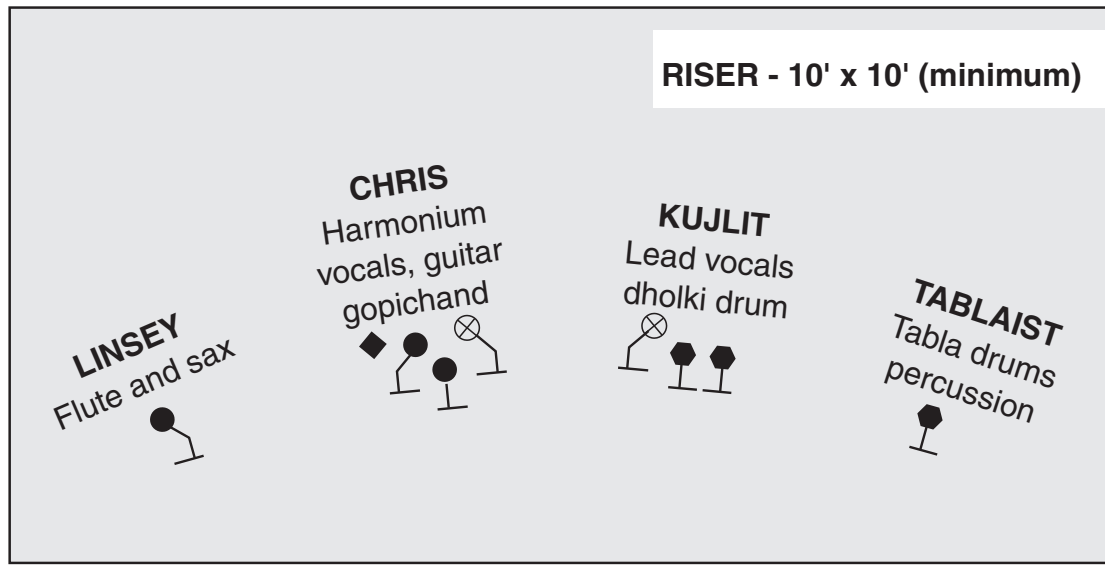

GALITCHA STAGE PLOT 4 piece

STAGE FRONT

LEGEND	
⊗	Vox Mic
●	Instrument mic
◆	Percussion mic
◆	DI
⊥	Short stand
⌋	Boom stand
■●	Monitor

GALITCHA TECH REQUIREMENTS

10 X 10+ riser (large enough for 4 players with gear)

PLAYERS ALL SIT ON FLOOR

LINSEY - 1 instrument mic (boom stand)

CHRIS - 1 vox (boom stand coming from behind),

2 instrument mics (1 on a boom from behind, the other with a short stand), 1 DI (for guitar)

For dulcimer: a line with phantom power to the board

KUJLIT - 1 vox mic (boom stand coming from behind) 2 percussion mics (short stands)

TABLAIST - 1 percussion mic (short stand)